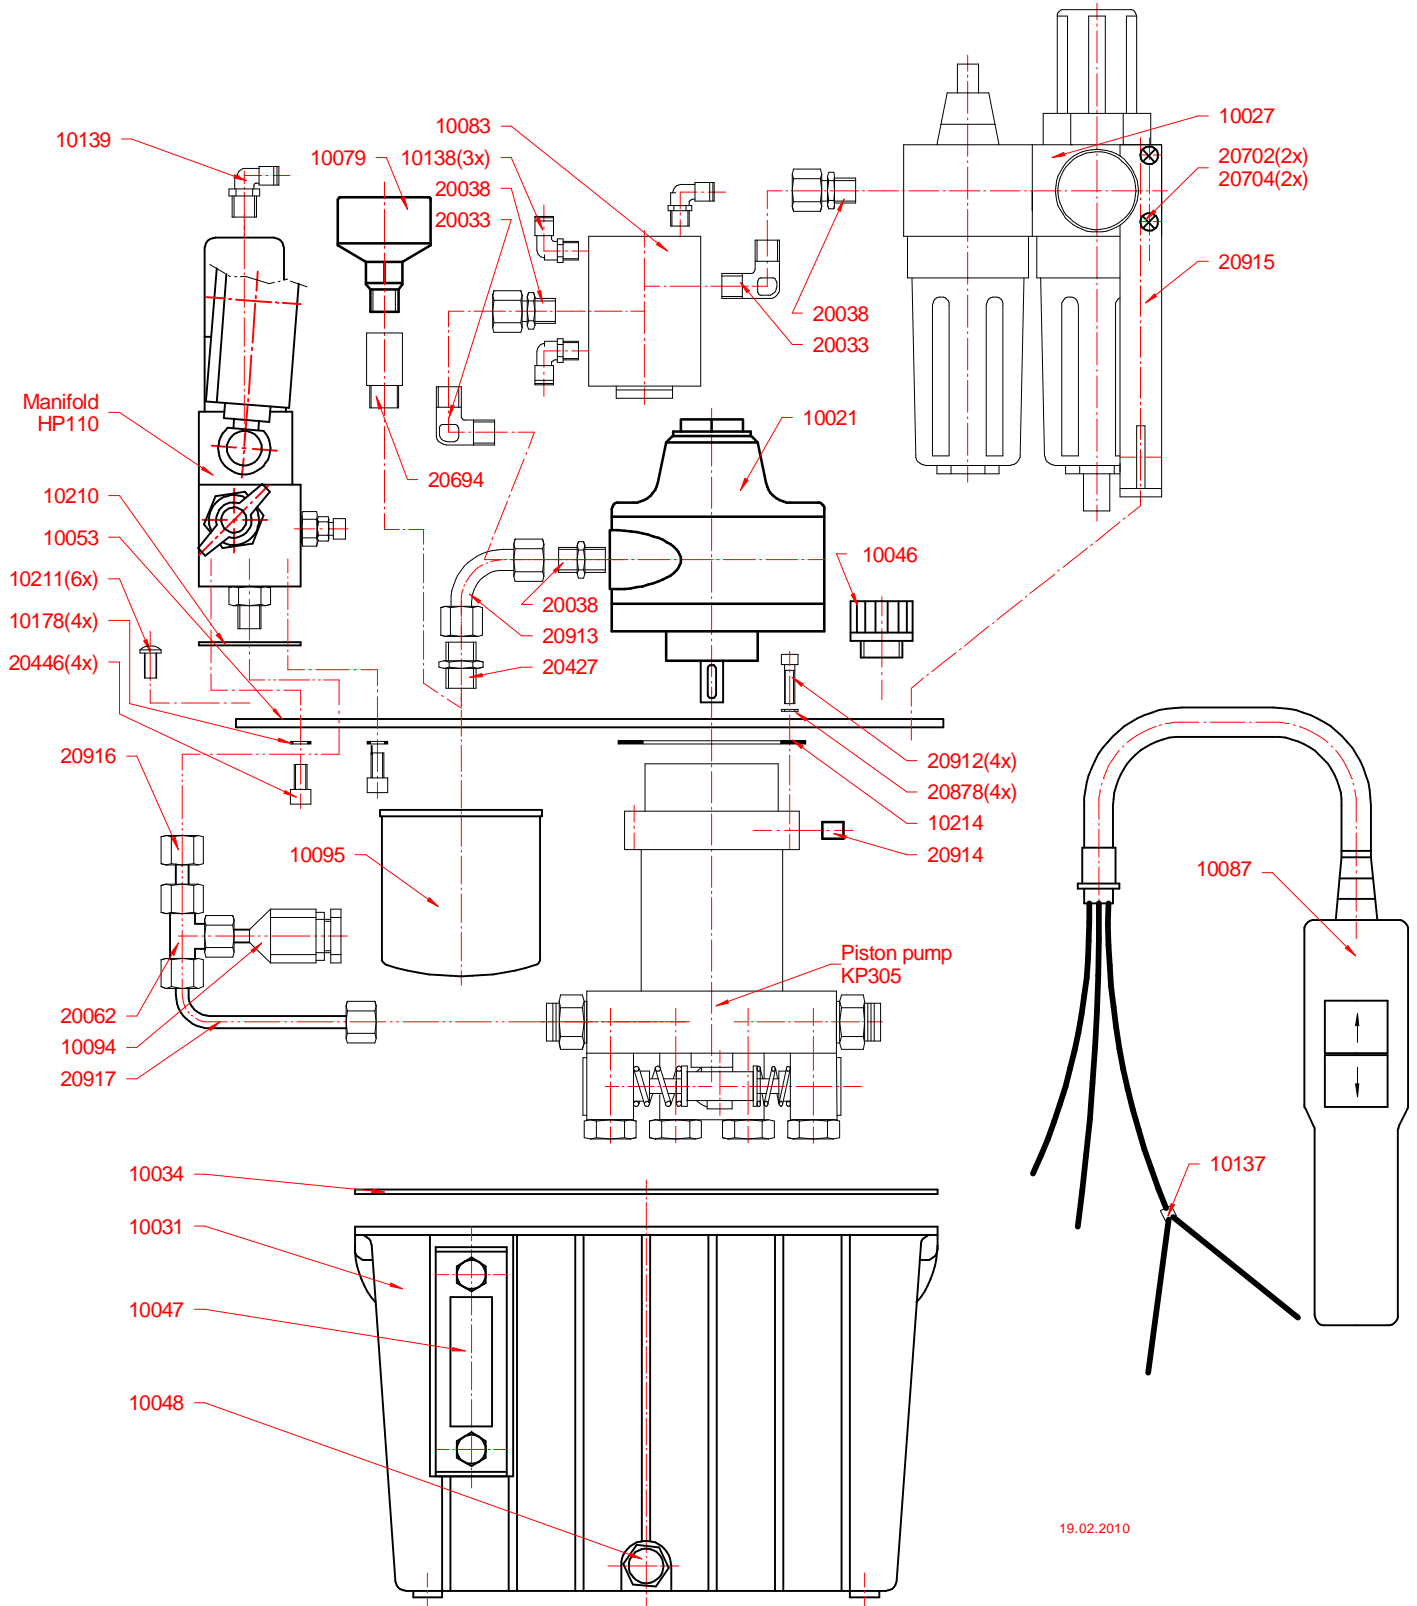

Hydraulik pump

HP110-3

Spare Parts

Hydraulik pump HP110-3

Piston pump KP305

Piston pump KP305... View "A"

Manifold HP110