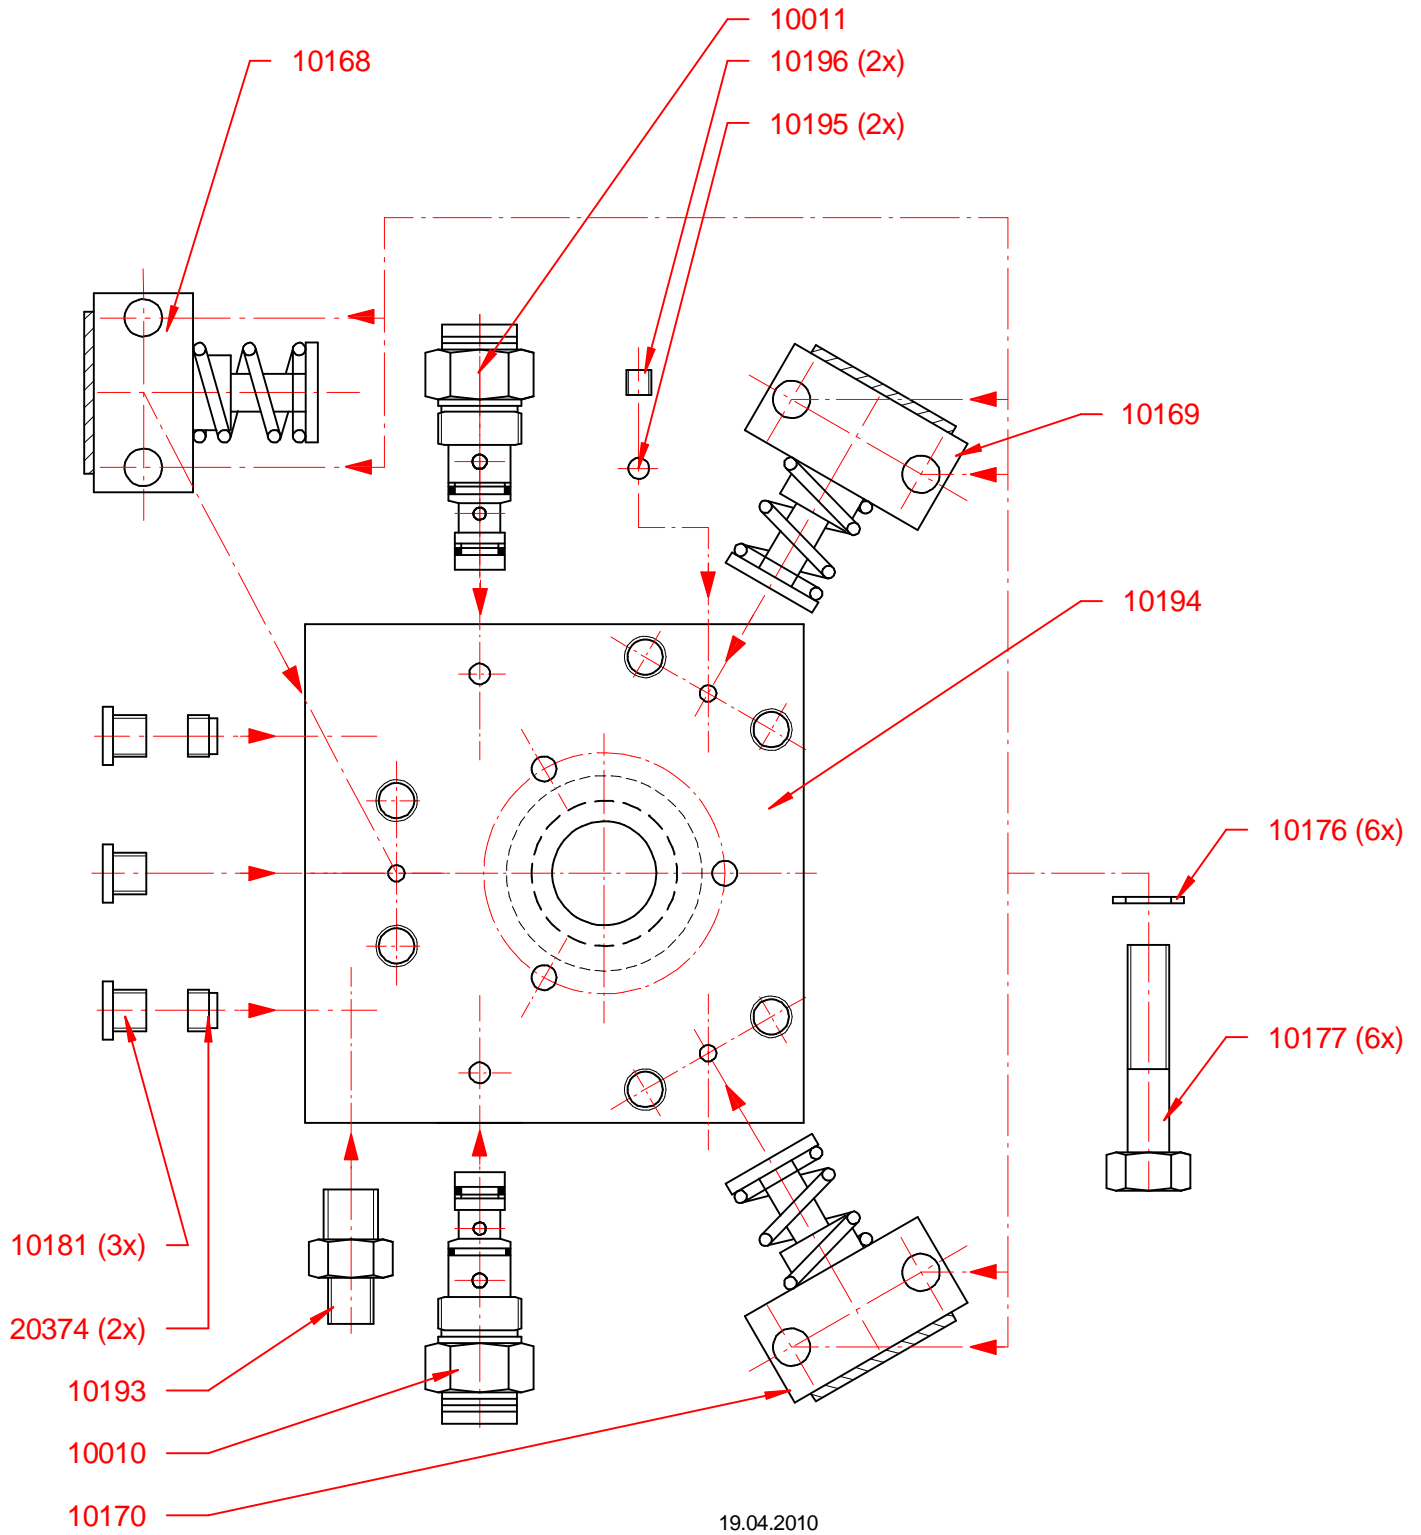

Hydraulik pump

HP110-3

Spare Parts

Hydraulik pump HP110-3

Piston pump KP305

Piston pump KP305... View "A"

Manifold HP110