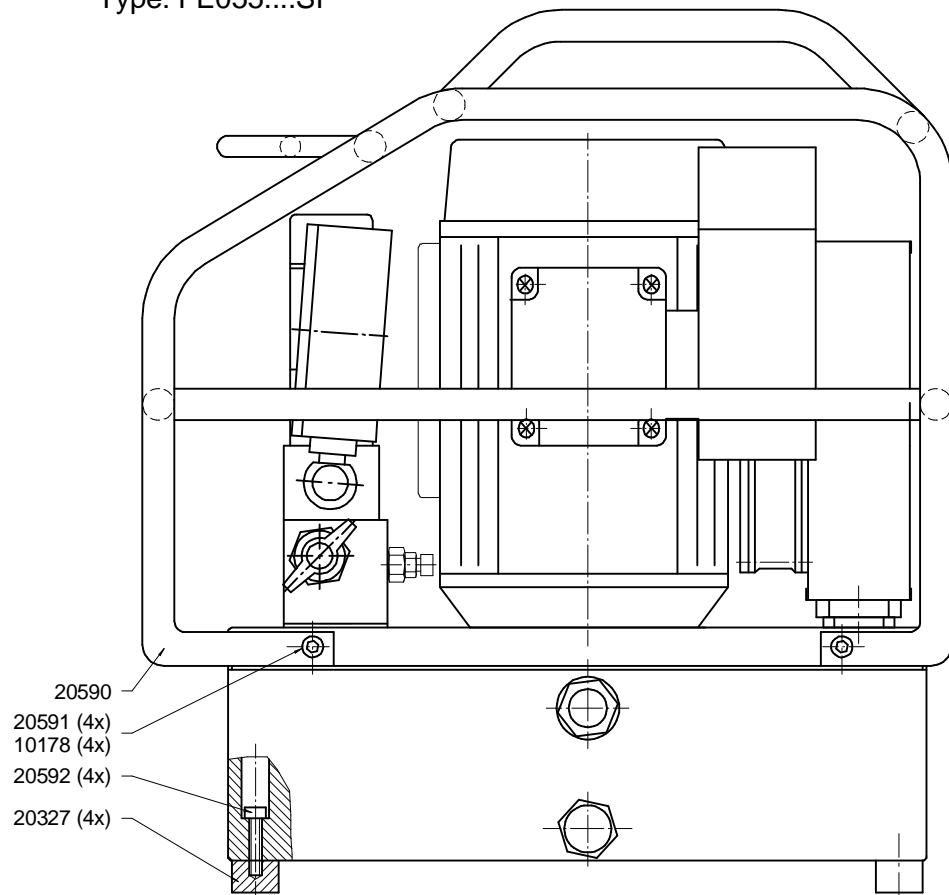

Spare Parts

Hydraulic Pump FE055-3

Type: FE055....SF

Type: FE055....FF

Hydraulik pump FE055.. "internal"

Piston pump KP310...

Piston pump KP310... View "A"

Manifold FE055...