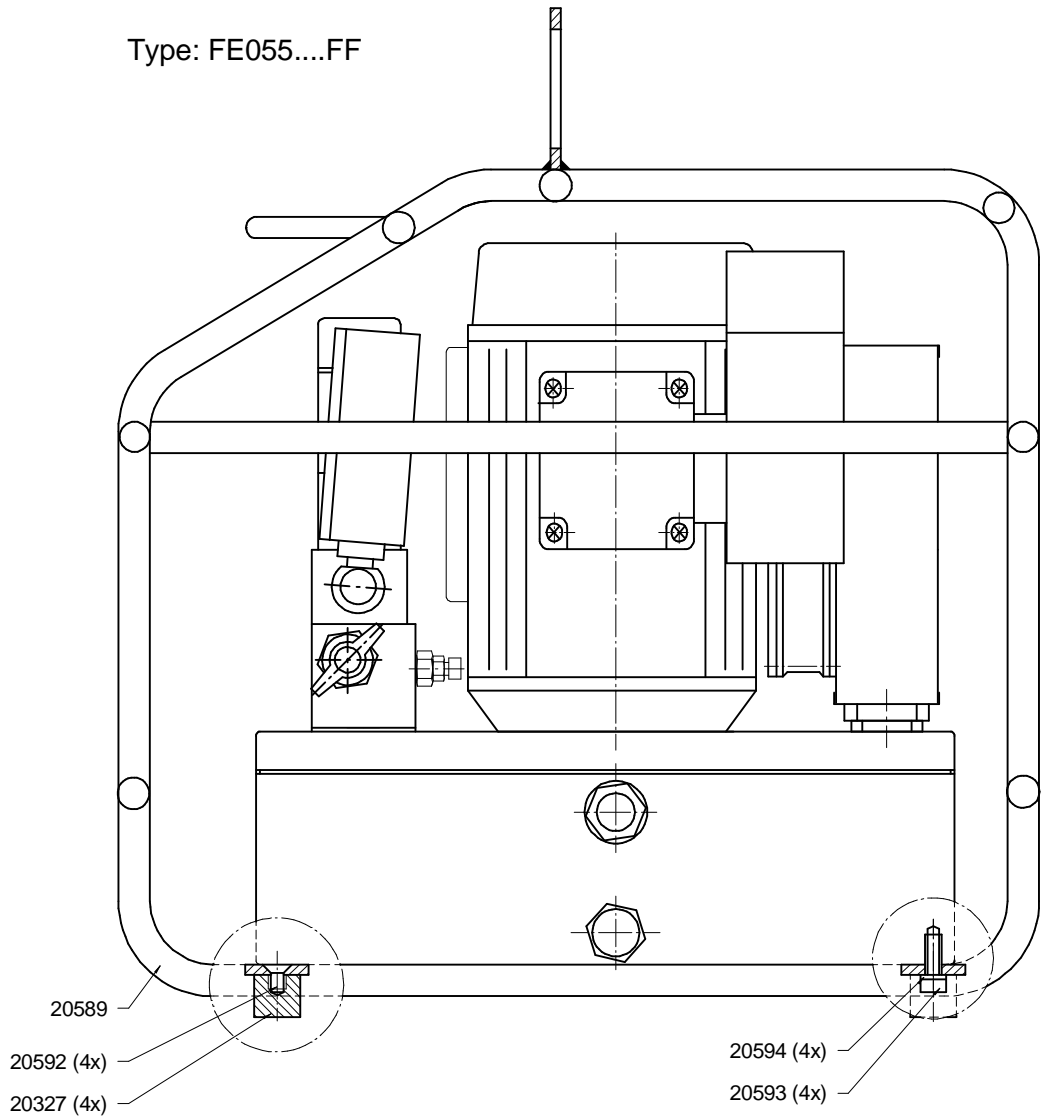

Spare Parts

Hydraulic Pump FE055-3

Type: FE055....SF

Type: FE055....FF

Hydraulik pump FE055.. "internal"

Piston pump KP310...

Piston pump KP310... View "A"

Manifold FE055...

Electric box FE055...

Electric Motors

23.06.2010