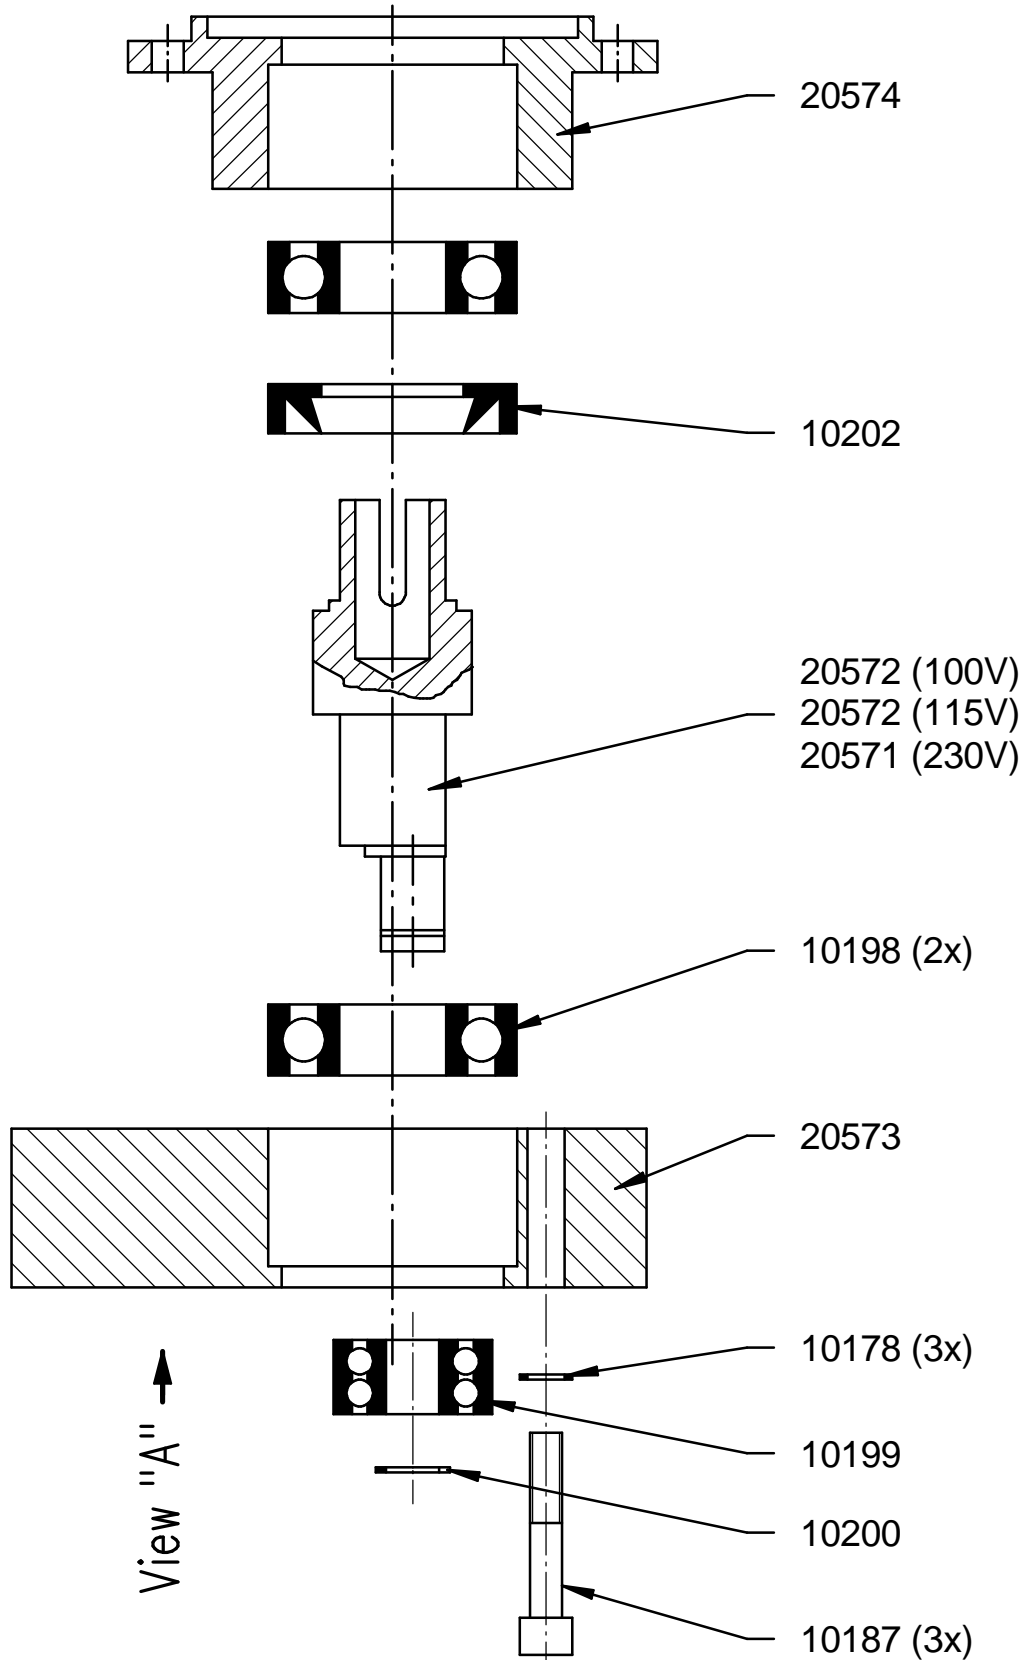

Spare Parts

Hydraulic Pump FE055-3

Type: FE055....SF

Type: FE055....FF

Hydraulik pump FE055.. "internal"

Piston pump KP310...

Piston pump KP310... View "A"

Manifold FE055...