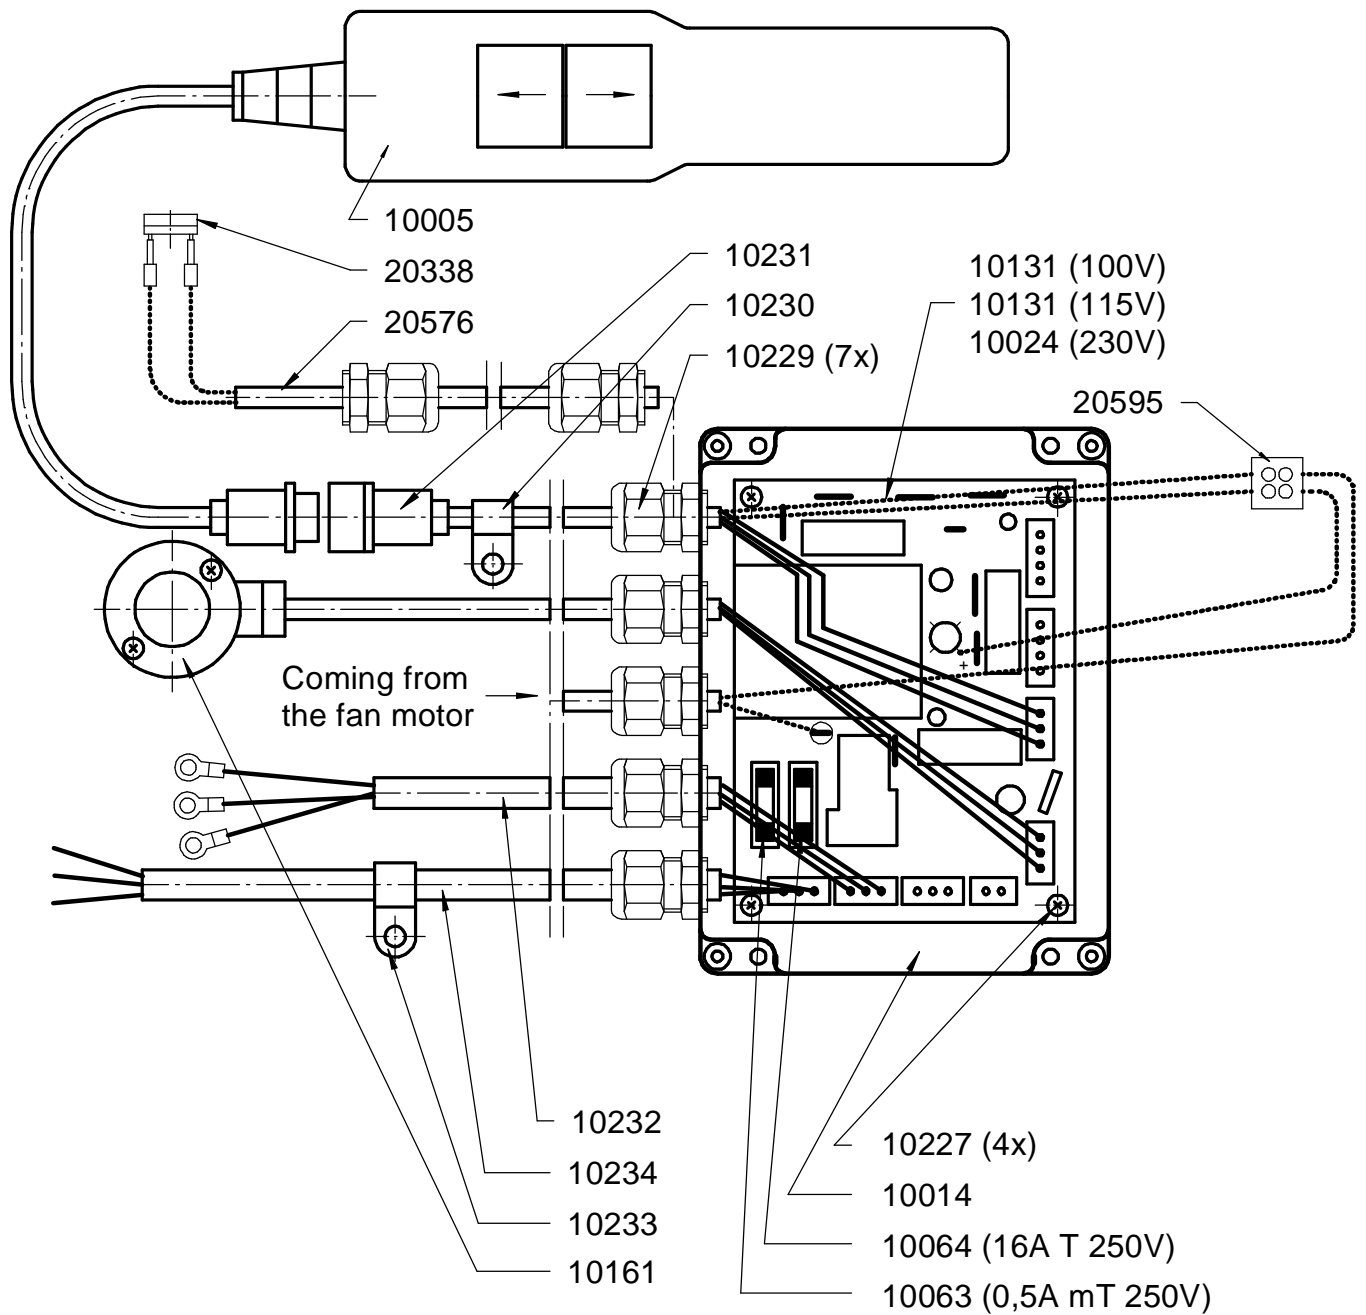

Spare Parts

Hydraulic Pump FE055-3

Type: FE055....SF

Type: FE055....FF

Hydraulik pump FE055.. "internal"

Piston pump KP310...

Piston pump KP310... View "A"

Manifold FE055...

Electric box FE055...

Electric Motors

23.06.2010