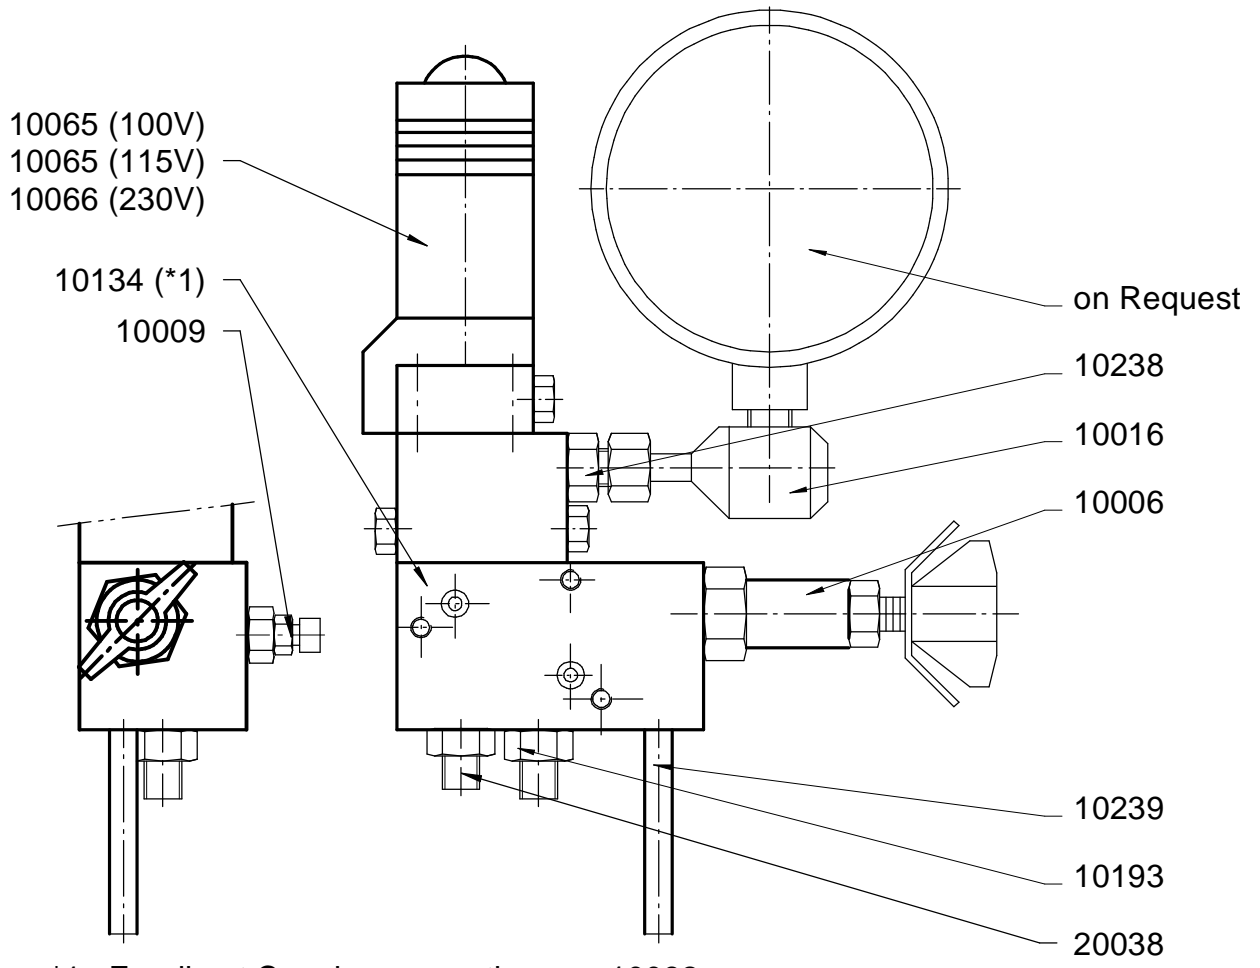

Spare Parts

Hydraulic Pump FE055-3

Type: FE055....SF

Type: FE055....FF

Hydraulik pump FE055.. "internal"

Piston pump KP310...

Piston pump KP310... View "A"

Manifold FE055...

Electric box FE055...

Electric Motors

23.06.2010