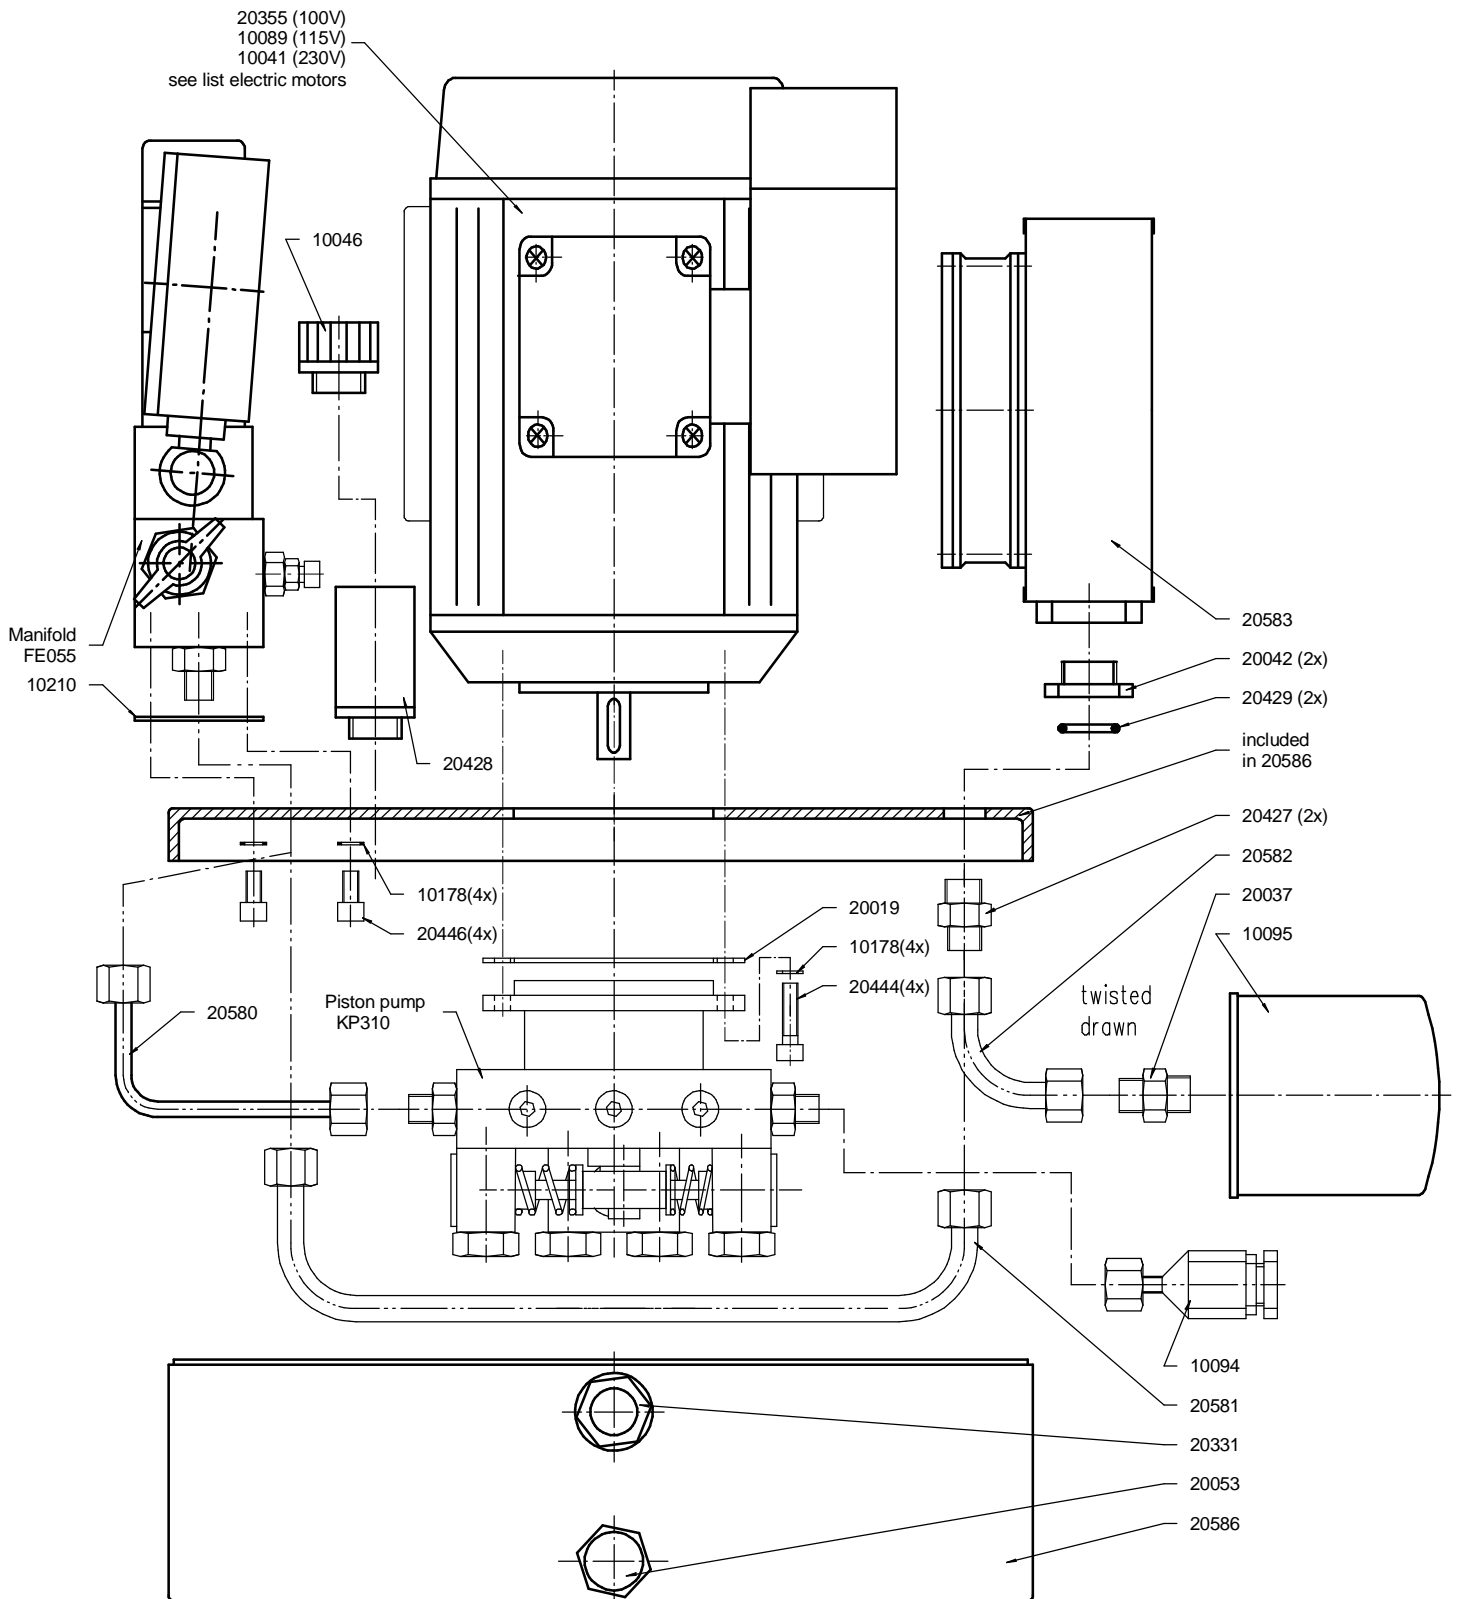

Spare Parts

Hydraulic Pump FE055-3

Type: FE055....SF

Type: FE055....FF

Hydraulik pump FE055.. "internal"

Piston pump KP310...

Piston pump KP310... View "A"

Manifold FE055...

Electric box FE055...

Electric Motors

23.06.2010