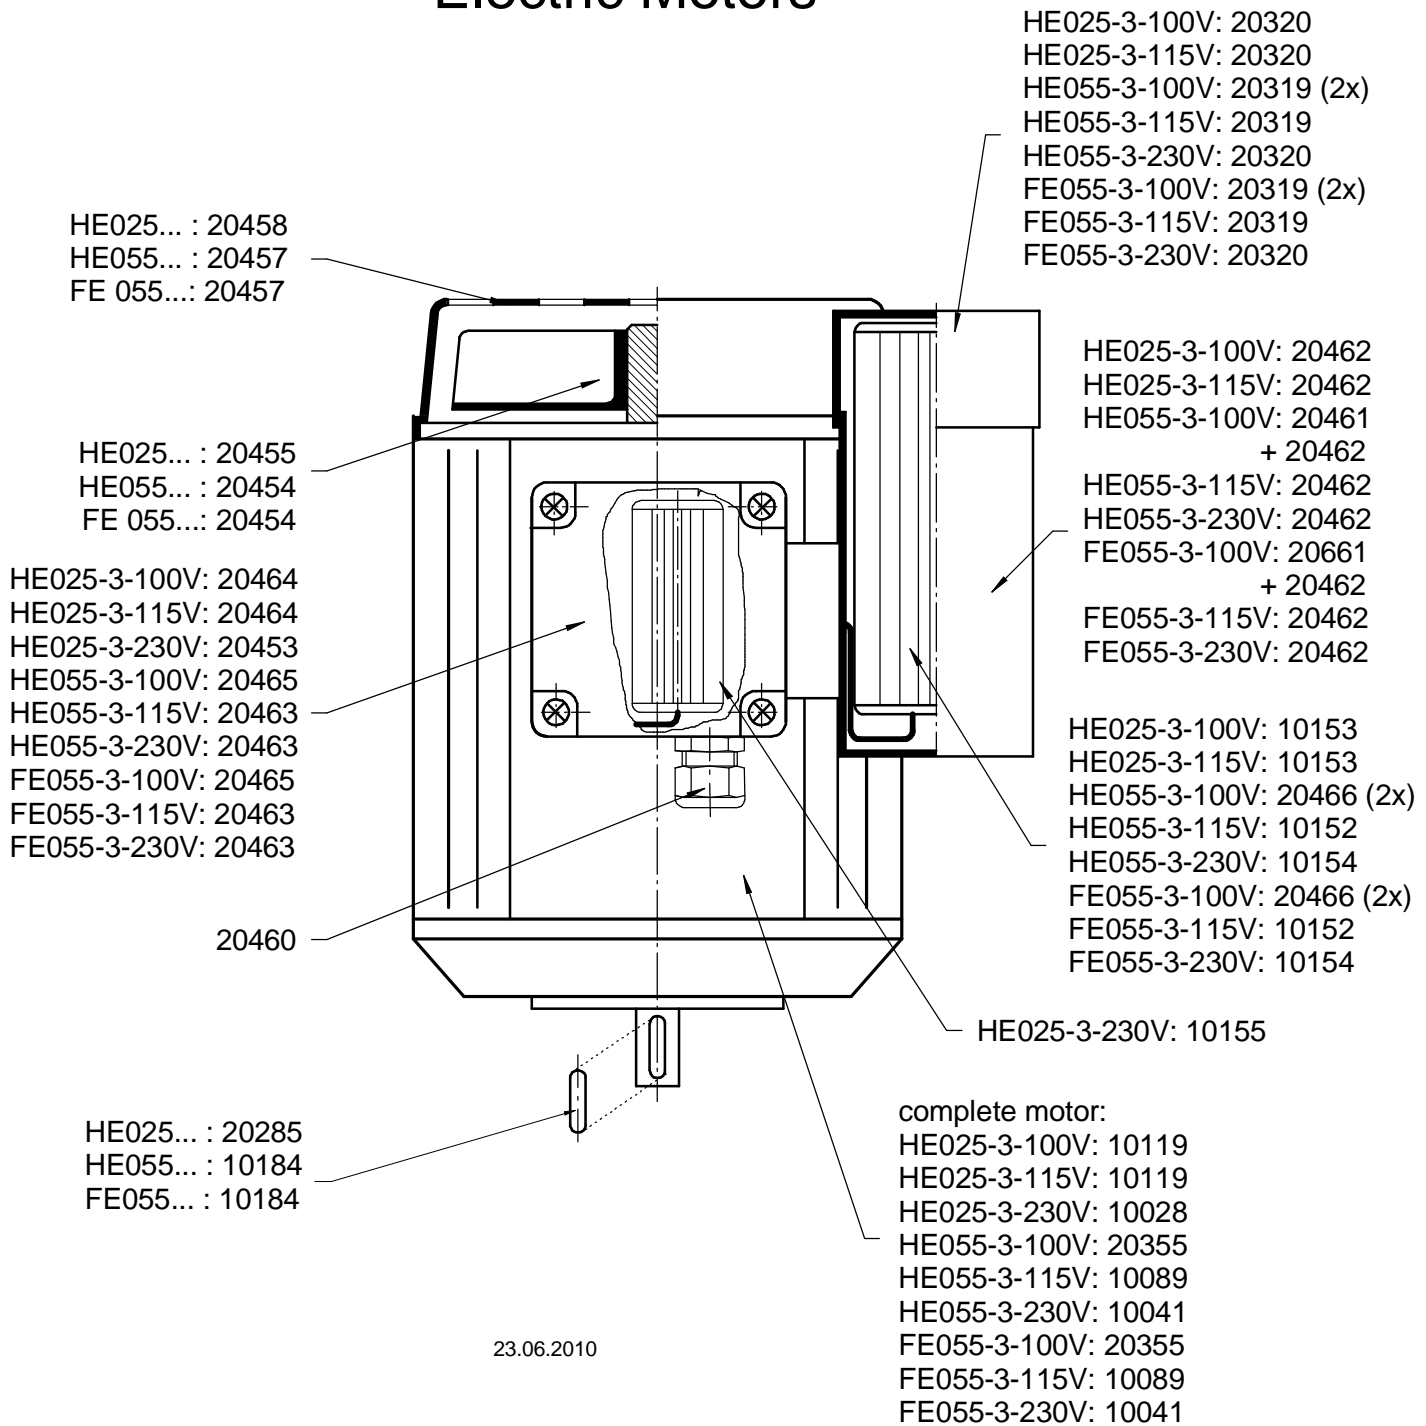

Spare Parts

Hydraulic Pump FE055-3

Type: FE055....SF

Type: FE055....FF

Hydraulik pump FE055.. "internal"

Piston pump KP310...

Piston pump KP310... View "A"

Manifold FE055...

Electric box FE055...

Electric Motors

23.06.2010