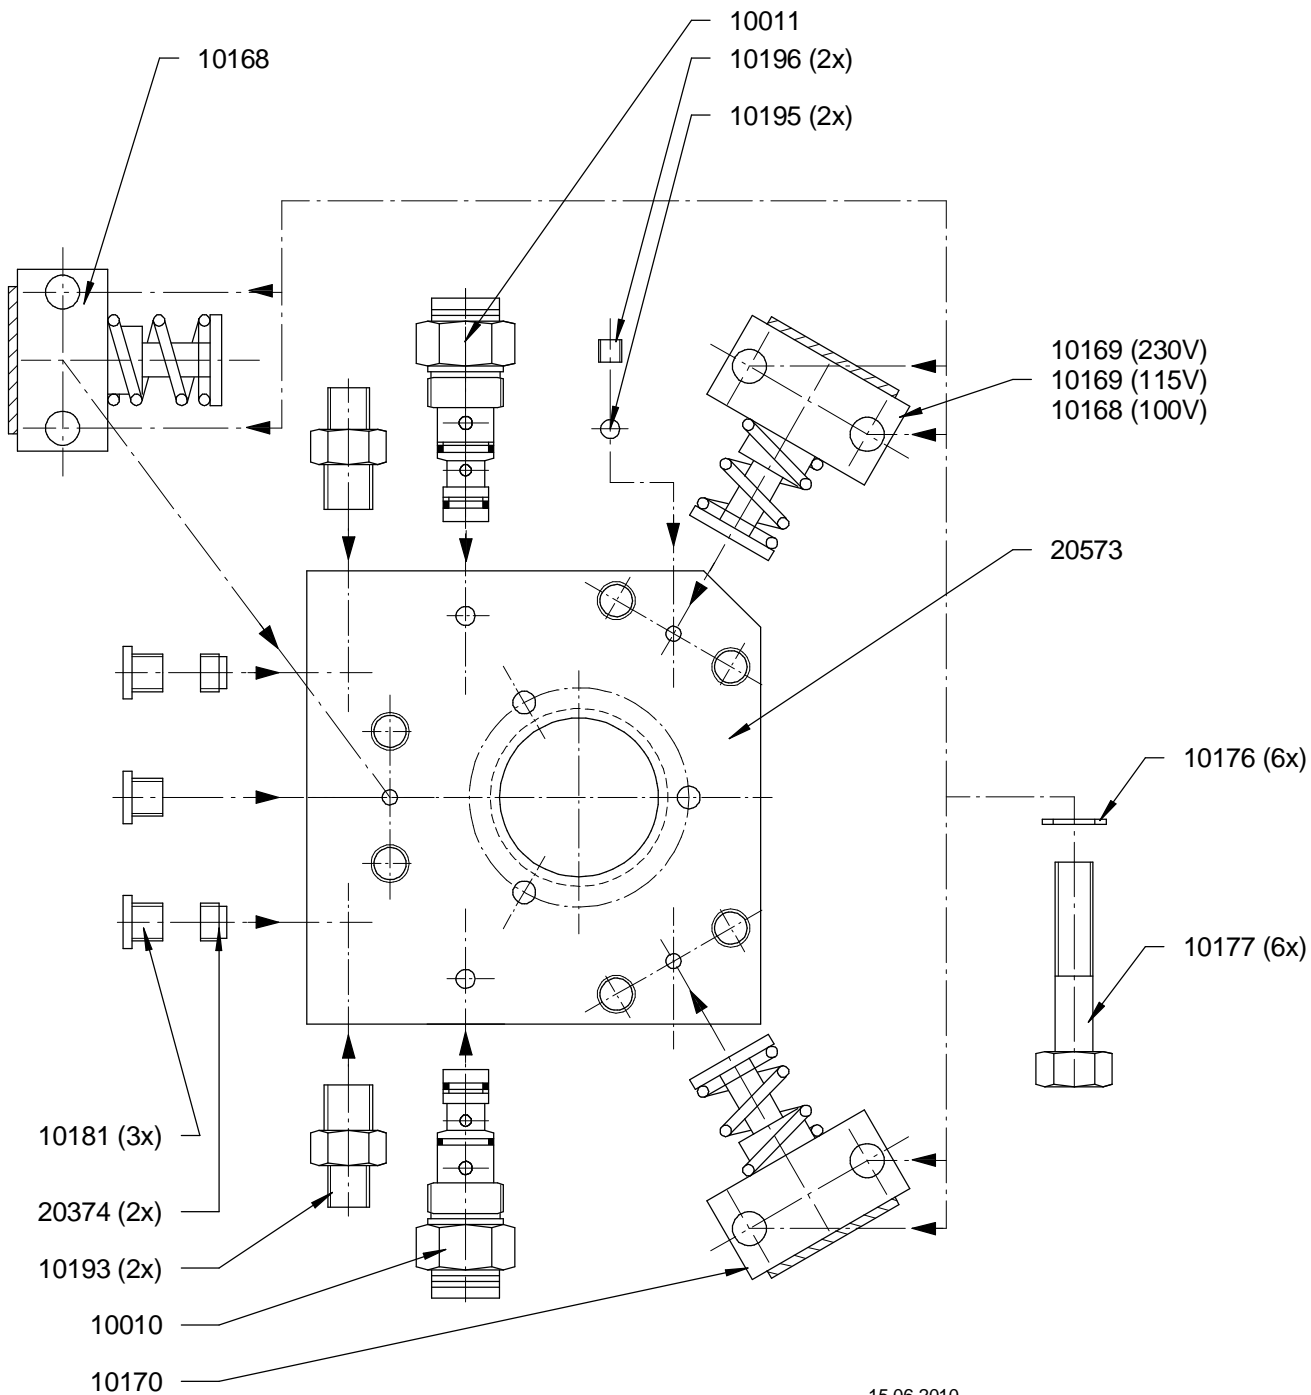

Spare Parts

Hydraulic Pump FE055-3

Type: FE055....SF

Type: FE055....FF

Hydraulik pump FE055.. "internal"

Piston pump KP310...

Piston pump KP310... View "A"

Manifold FE055...

Electric box FE055...

Electric Motors

23.06.2010