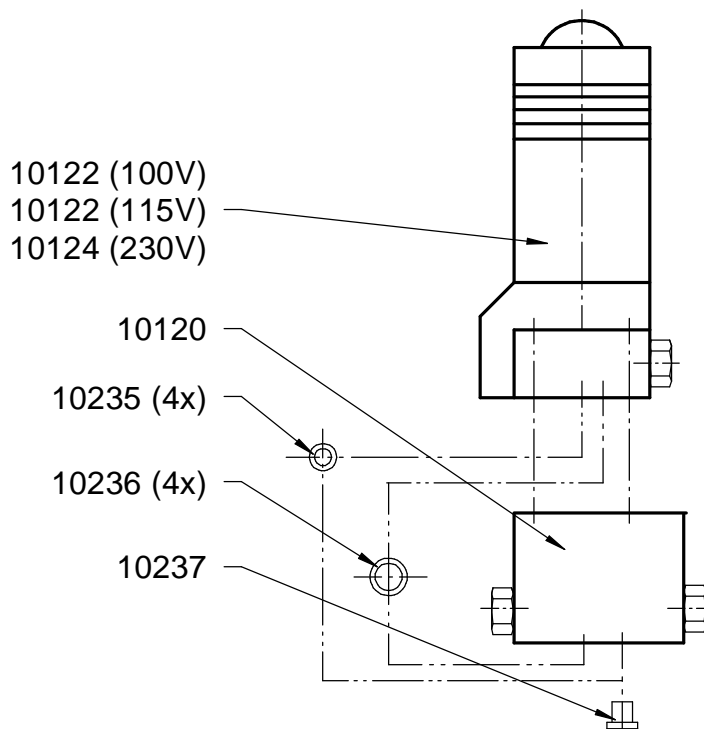

Spare Parts

Hydraulic Pump FE055-3

Type: FE055....SF

Type: FE055....FF

Hydraulik pump FE055.. "internal"

Piston pump KP310...

Piston pump KP310... View "A"

Manifold FE055...