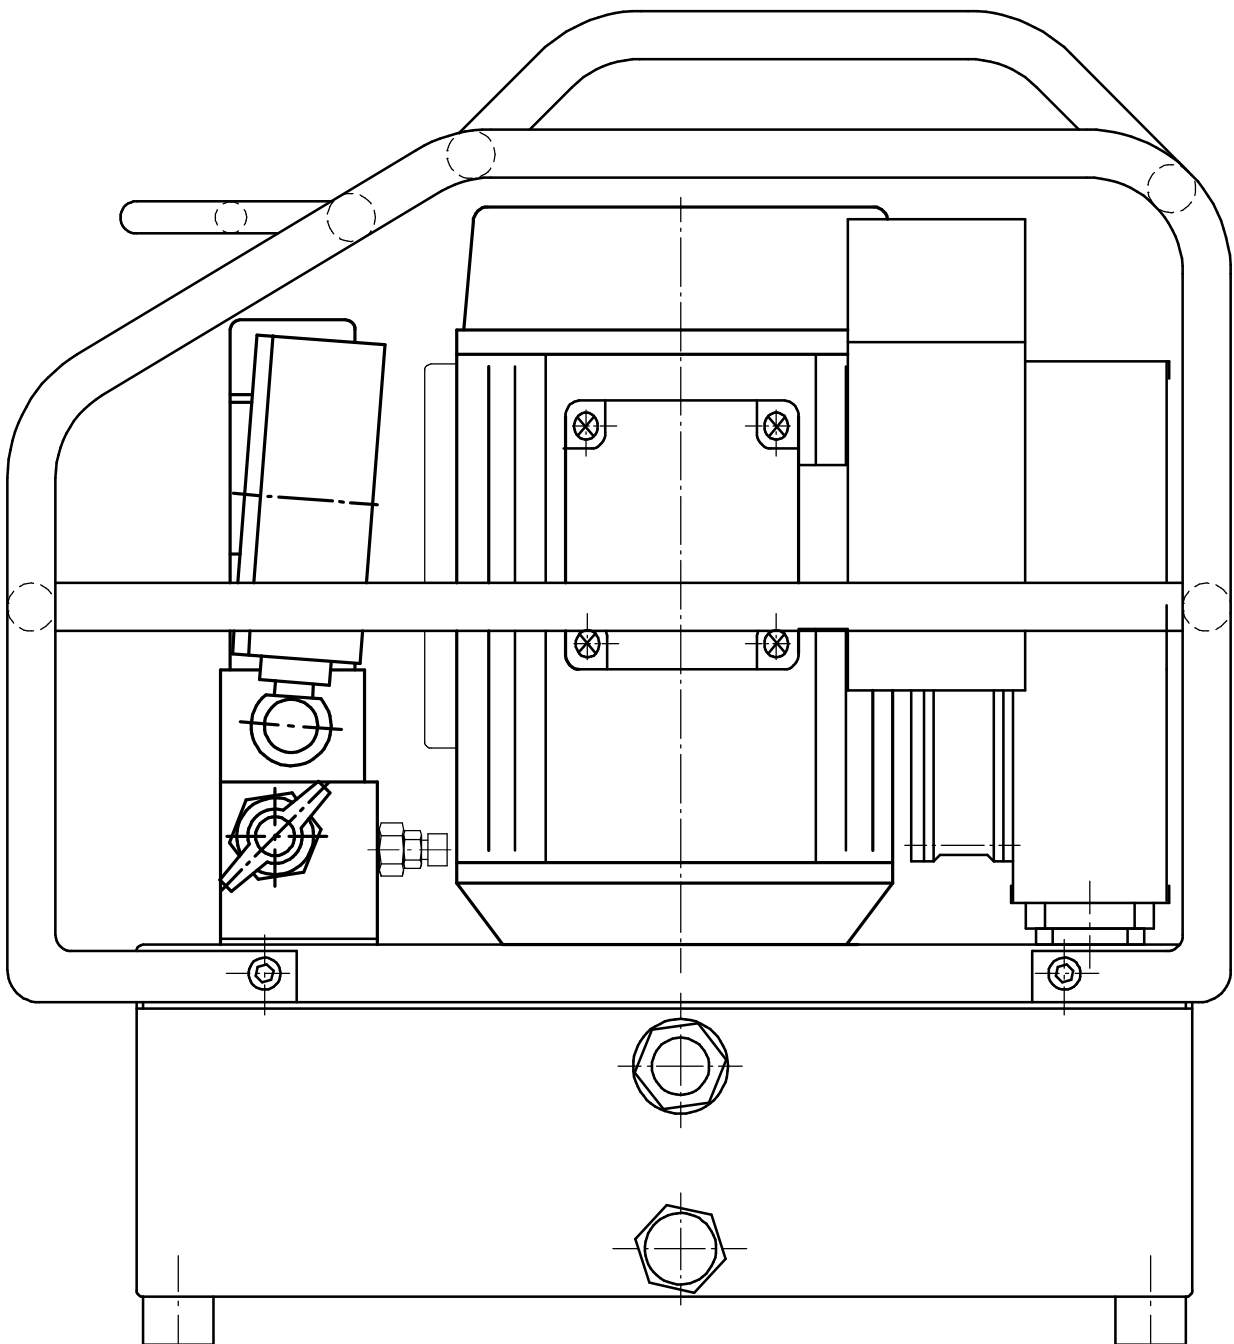

Spare Parts

Hydraulic Pump FE055-3

Type: FE055....SF

Type: FE055....FF

Hydraulik pump FE055.. "internal"

Piston pump KP310...

Piston pump KP310... View "A"

Manifold FE055...