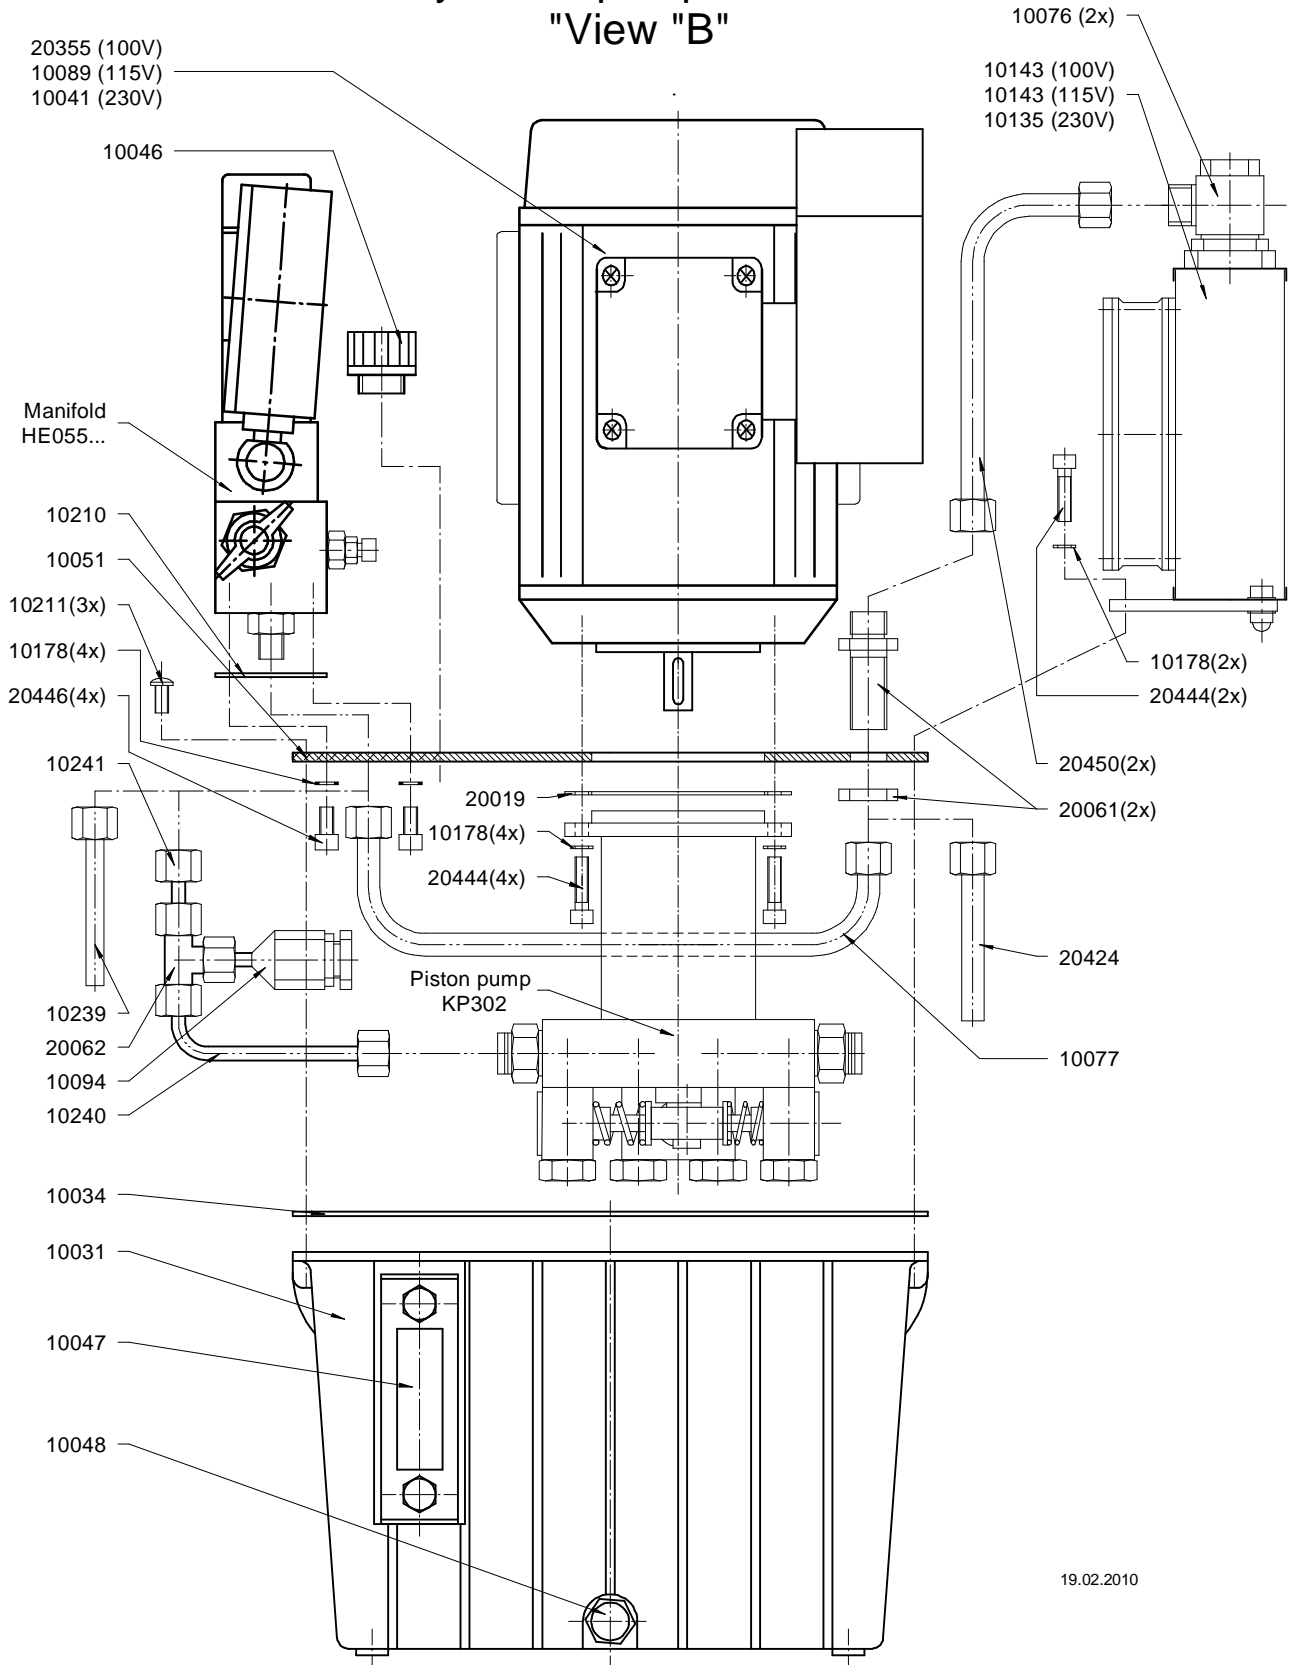

Spare Parts

Hydraulic Pump HE055-3

Hydraulic pump HE055...

Hydraulik pump HE055.. "View "B"

Piston pump KP302...

Piston pump KP302... View "A"

Manifold HE055...

*1 : For direct Coupler connection use 10082

Electric box HE055...

Electric Motors

23.06.2010