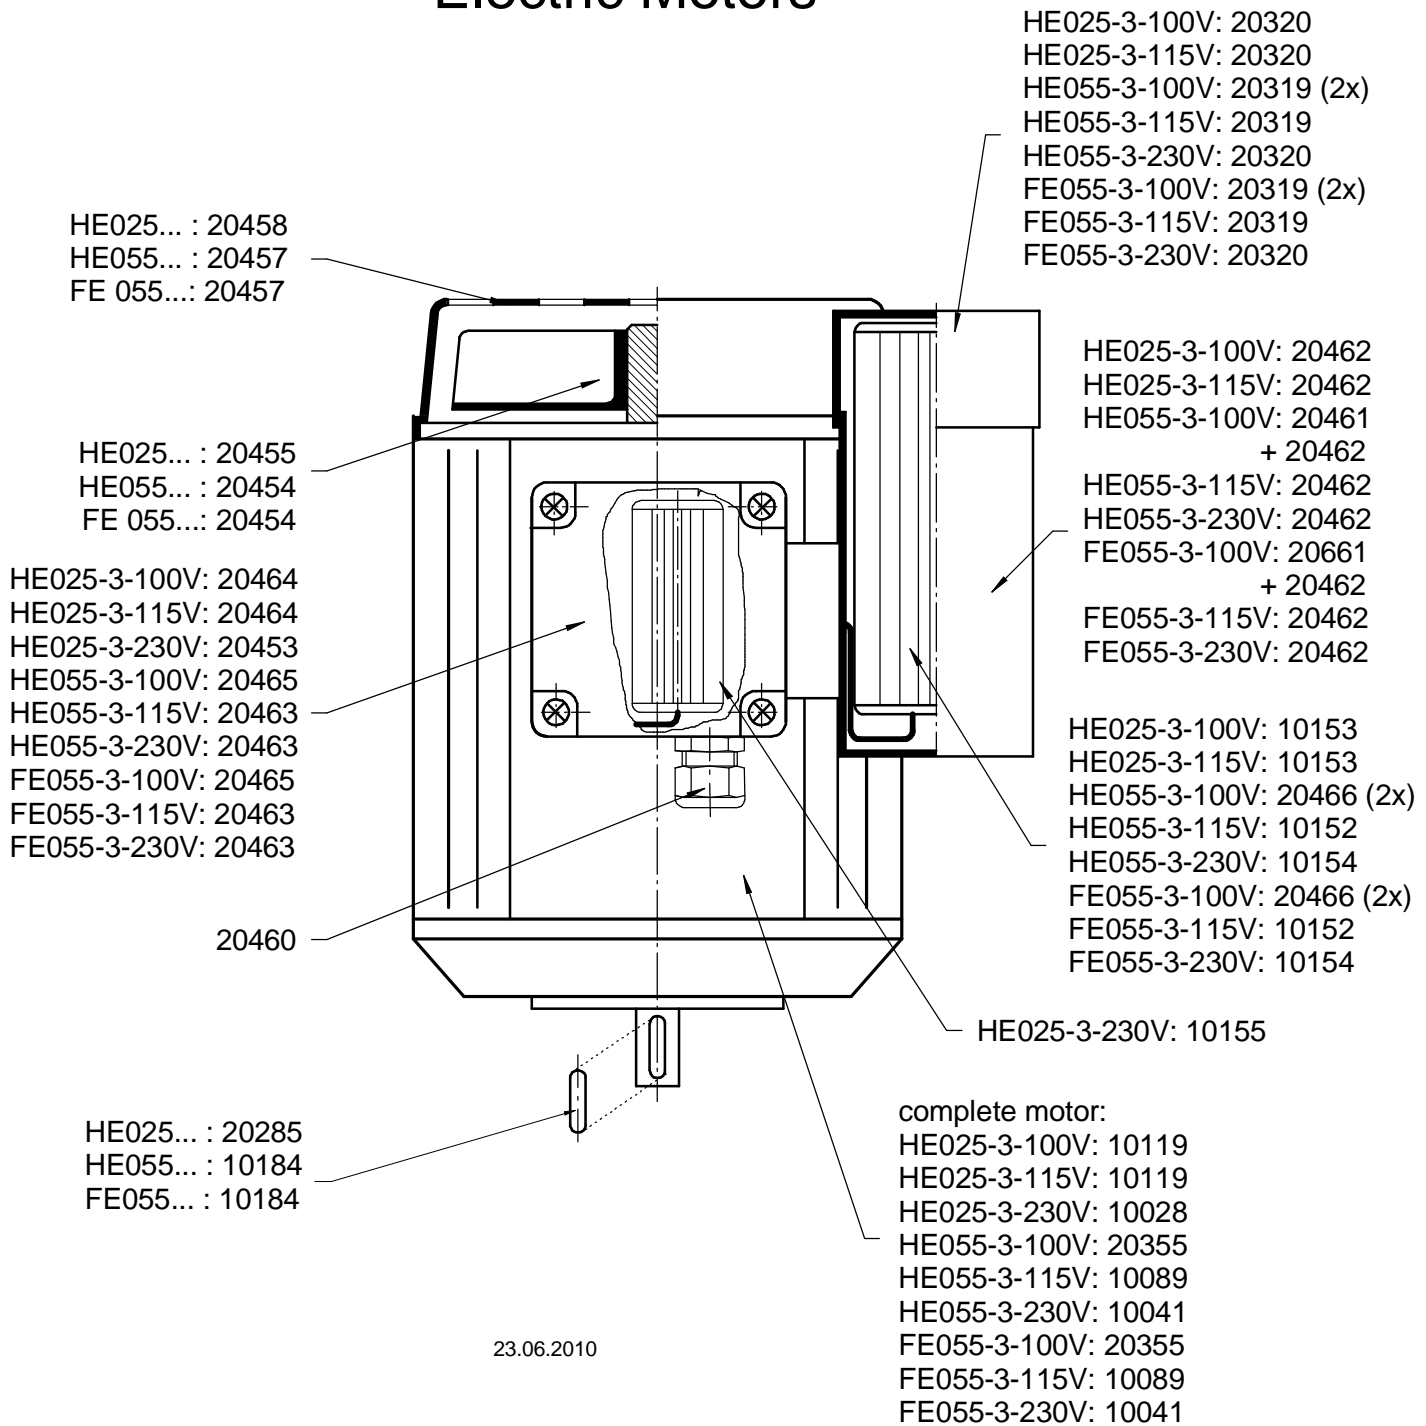

Spare Parts

Hydraulic Pump HE055-3

Hydraulic pump HE055...

Hydraulik pump HE055.. "View "B"

Piston pump KP302...

Piston pump KP302... View "A"

Manifold HE055...

*1 : For direct Coupler connection use 10082

Electric box HE055...

Electric Motors

23.06.2010